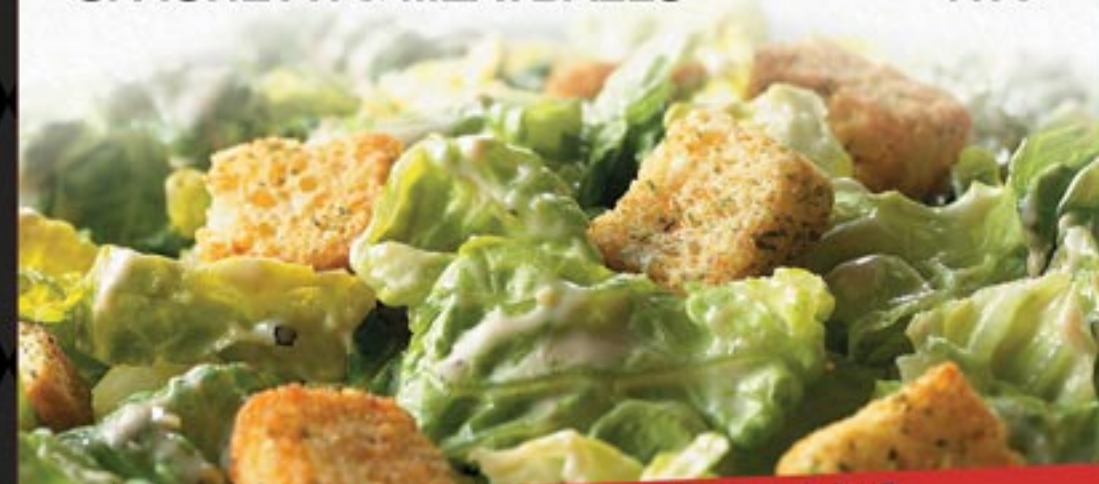

ART'S FRESH SALADS

GRILLED CHICKEN BREAST SALAD	8.49
GREEK SALAD	7.99
JULIENNE SALAD	7.99
CAESAR SALAD 5.99 W/CHICKEN	8.99
CHEF'S SALAD Small 3.99 Large	5.99

ART'S SIDE ORDERS

ART'S HOMEMADE SOUP Sm 2.99 Lg 3.29
ART'S HOMEMADE CHILI Sm 3.39 Lg 3.99
FRENCH FRIES
small 1.79 large 2.49 w/cheese 2.99
CHICKEN TENDERS (BBQ or Honey Mustard) 6.99
ONION RINGS small 2.59 large 2.99
MOZZARELLA STICKS (6) 3.79
PIZZA PUFF 3.49

ART'S BEVERAGES

COCA-COLA PRODUCT SODAS
Large 1.69 XLarge 1.99
COFFEE / TEA Small 1.25 Large 1.60
MILK Small 1.75 Large 1.95
JUICE 1.99

ART'S SWEET TREATS

ICE CREAM Sm Cup 1.95 Lg Cup 2.25
MILK SHAKES 3.69
Chocolate, Strawberry, Vanilla, or Banana
SPECIALTY MILK SHAKES 3.99
Oreo, M&m, Chocolate & Peanut Butter, Strawberry Banana, or The Elvis Shake

CATERING

Let us cater your next meeting or event.
Visit www.artsdrivein.com or call 773.489.0099
for full catering menu and details.

Warning: Surgeon General Says "Consuming raw or under cooked meat, seafood or egg products can increase your risk of food borne illness"
(All prices are subject to change without notice, menu items are subject to availability)